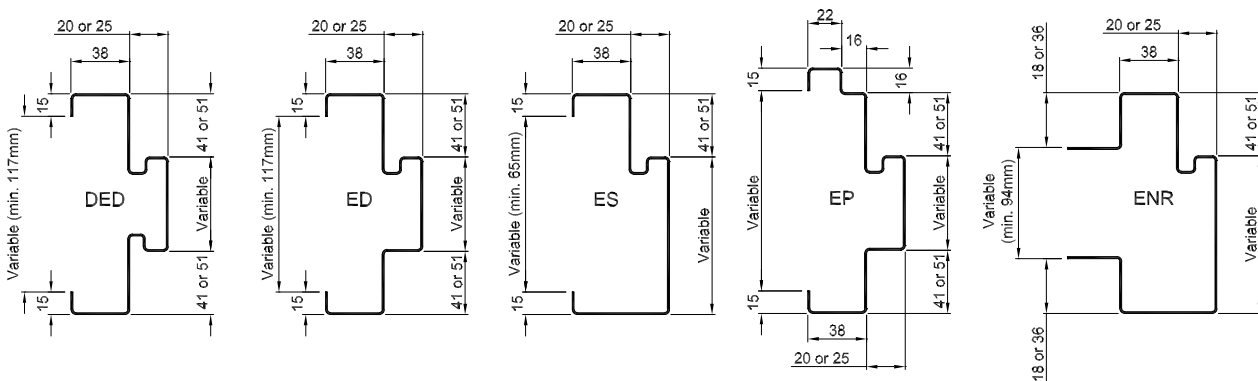

Special Euroseal frame profiles

HOW TO SPECIFY

"Door frame to be a Pyropanel F117/E Euroseal Prime painted pressed metal door frame. Builder to confirm door frame applicability".*

Note: Custom frame profiles available on request.
All frames 1.1 Zincaneal unless otherwise requested