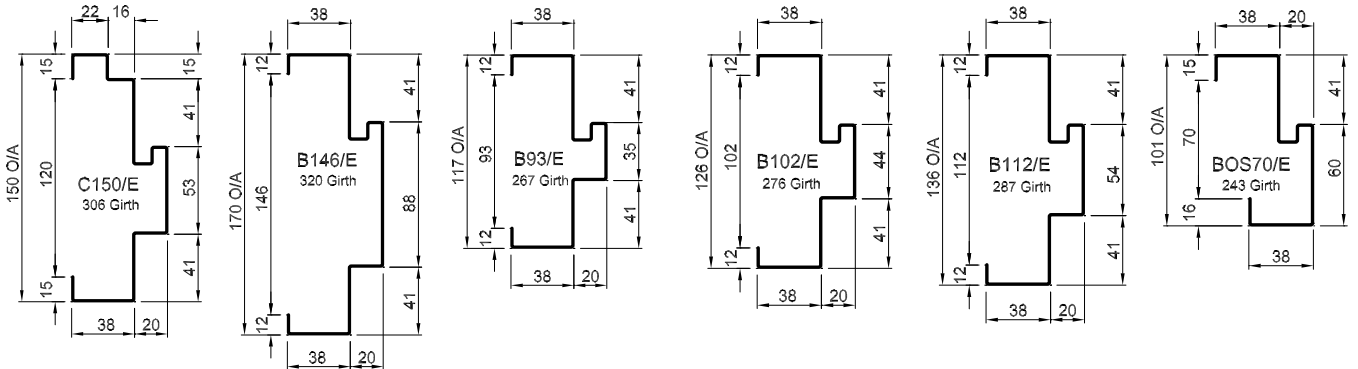

Special Euroseal frame profiles

HOW TO SPECIFY

"Door frame to be a Pyropanel F117/E Euroseal Prime painted pressed metal door frame. Builder to confirm door frame applicability".*

Note: Custom frame profiles available on request.
All frames 1.1 Zincaneal unless otherwise requested