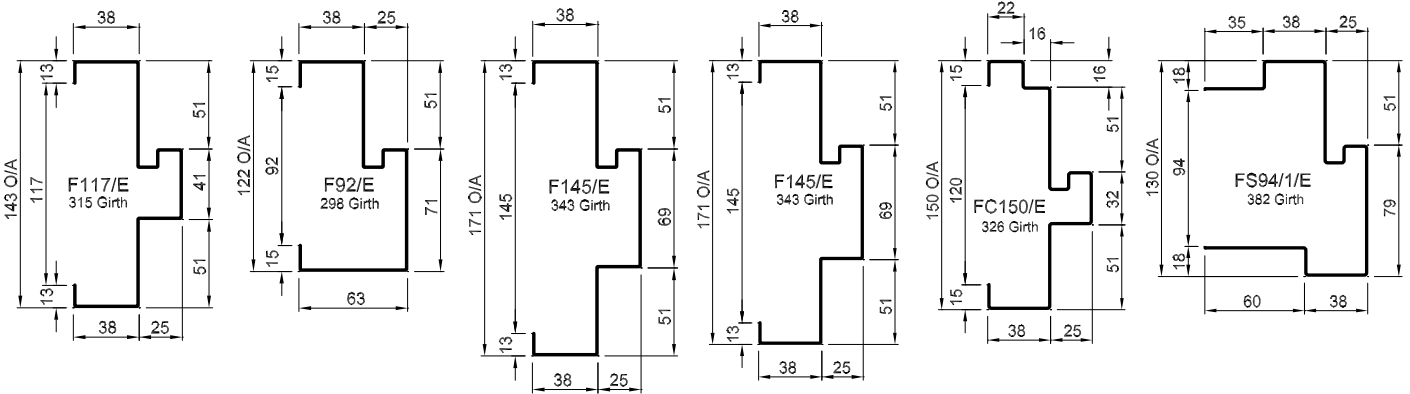

FRAME PROFILES

Euroseal® Fire Rated Frames

TECH SHEET: FRAME-03

Issue: 12-09-05

Fire rated Pressed Metal door frames designed for use with Euroseal smoke seal

Fire Rated Euroseal frame profiles